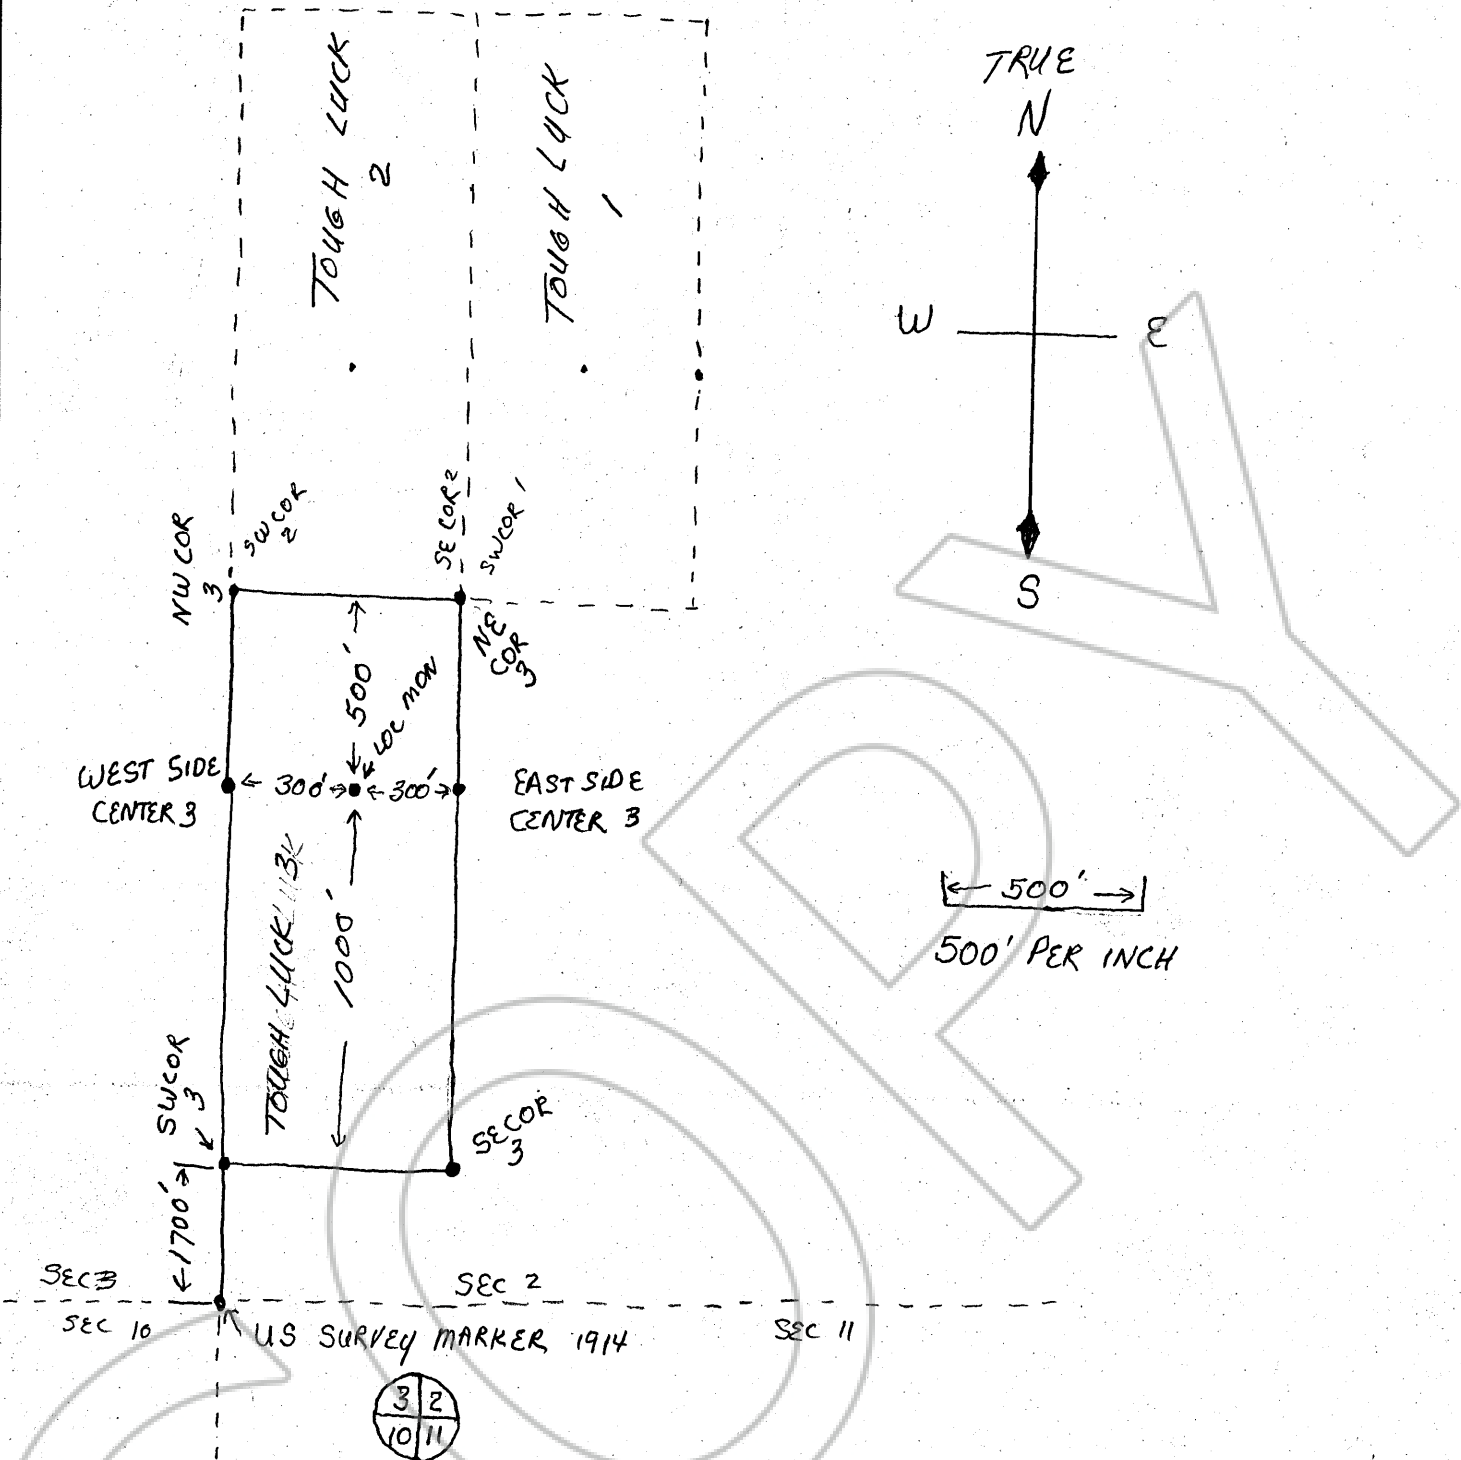

SW COR OF TOUGH LUCK 3 IS 1700' FEET NORTH OF SHOWN SURVEY MARKER

Describe here the position of the Claim Location Monument, if one is used.

Map of the TOUGH LUCK 1-2 AND 3 Mining Claim Group,
 in Section 2 Township, 34 N Range 50 E,
 in the RICHMOND Mining District,
EUREKA County, Nevada.

Located on the 14 day of AUGUST, 1977, by
JON E. SCOTT
 Locator name and address (please print)
JON E. SCOTT
Box 634
CARLIN, Nev. 89822

RECORDER'S STAMP

RECORDED AT THE REQUEST OF
Jon E. Scott
 on August 23, 1977,
 at 20 mins. past 11 A M.
 in Book Filed of OFFICIAL
 RECORDS, page RECORDS
 OF EUREKA COUNTY, NEVADA
WILL A. DePAOLI
63417
 File No. Fee \$ 15.00