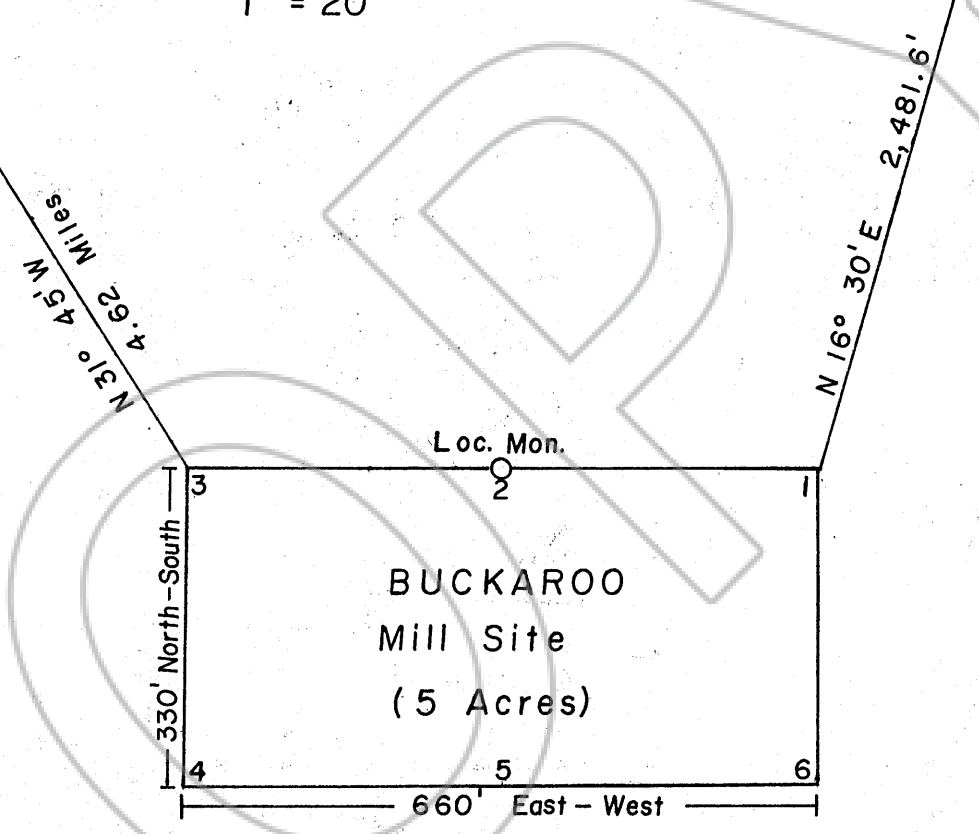

BUCKAROO  
No. 373

true north

Scale  
1" = 20'

Rock Cor.  
T. 26 N. 11 | 12  
R. 49 E. 14 | 13

Describe here the position of the Claim Location Monument, if one is used.

Map of the BUCKAROO MILL SITE Mining Claim Group,  
in Section 14 Township, 26 N Range 49 E,  
in the BUCKHORN Mining District,  
EUREKA County, Nevada.

Located on the 17 day of OCTOBER, 1977, by

Locator name and address (please print)  
BUCKHORN MINES COMPANY  
1289 PARKVIEW DRIVE  
ELKO, NEVADA 89801

RECORDER'S STAMP

*Filed*  
AT THE REQUEST OF  
Buckhorn Mines Co.  
on November 18, 1977  
at 00 mins. past 11 A. M.  
RECORDS  
OF EUREKA COUNTY, NEVADA  
WILL A. DePAOLI  
Recorder  
File No. 64239 Fee \$ 15.00