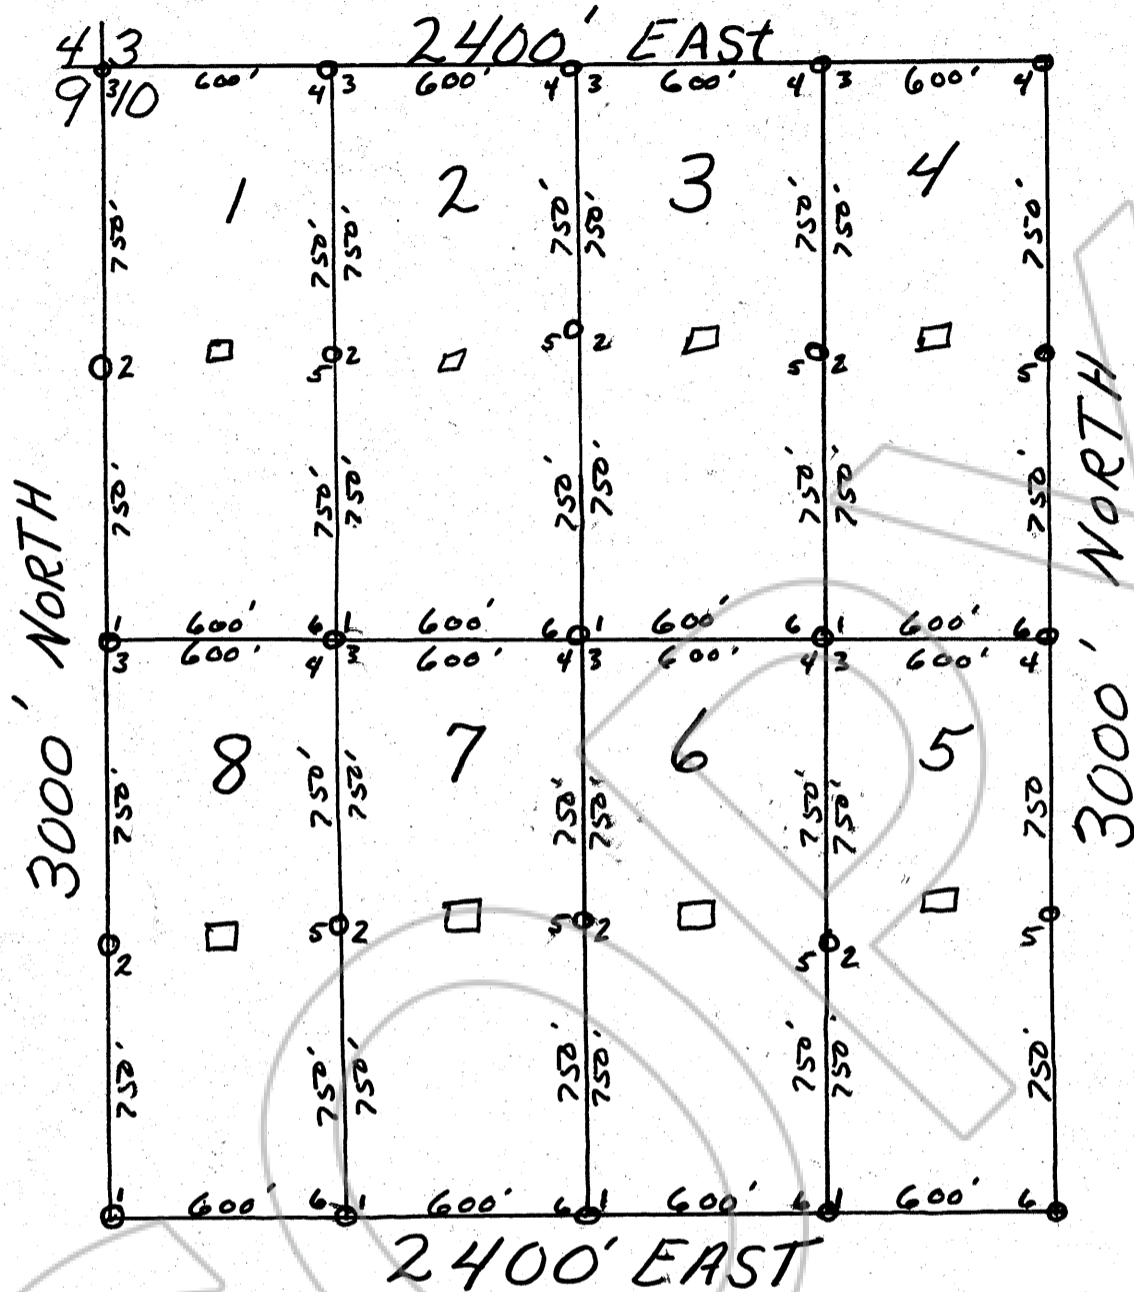

T. 30N R. 50E

1" = 500'

Describe here the position of the Claim Location Monument, if one is used.

True North

Map of the Lucky JACK Mining Claim Group,

in Section 10 Township, 30N Range 50E,

in the _____ Mining District,

EUREKA County, Nevada.

Located on the 1st day of July, 1978, by

Freeman E. Churchfield

Locator name and address (please print)

Freeman E. Churchfield

JANE Churchfield

Pleasant Valley Eiko, Nev.

66261 RECORDER'S STAMP

Filed
RECORDED AT THE REQUEST OF
Freeman E. Churchfield
on Sept. 14, 1978
at 55 mins. past 3 P. M.
~~XXXXXXXXXXXXXXXXXXXX~~
~~RECORDED AT THE REQUEST OF~~
OF EUREKA COUNTY, NEVADA
WILL A. DePAOLI
Recorder
File No. 66261 Fee \$ 120.00