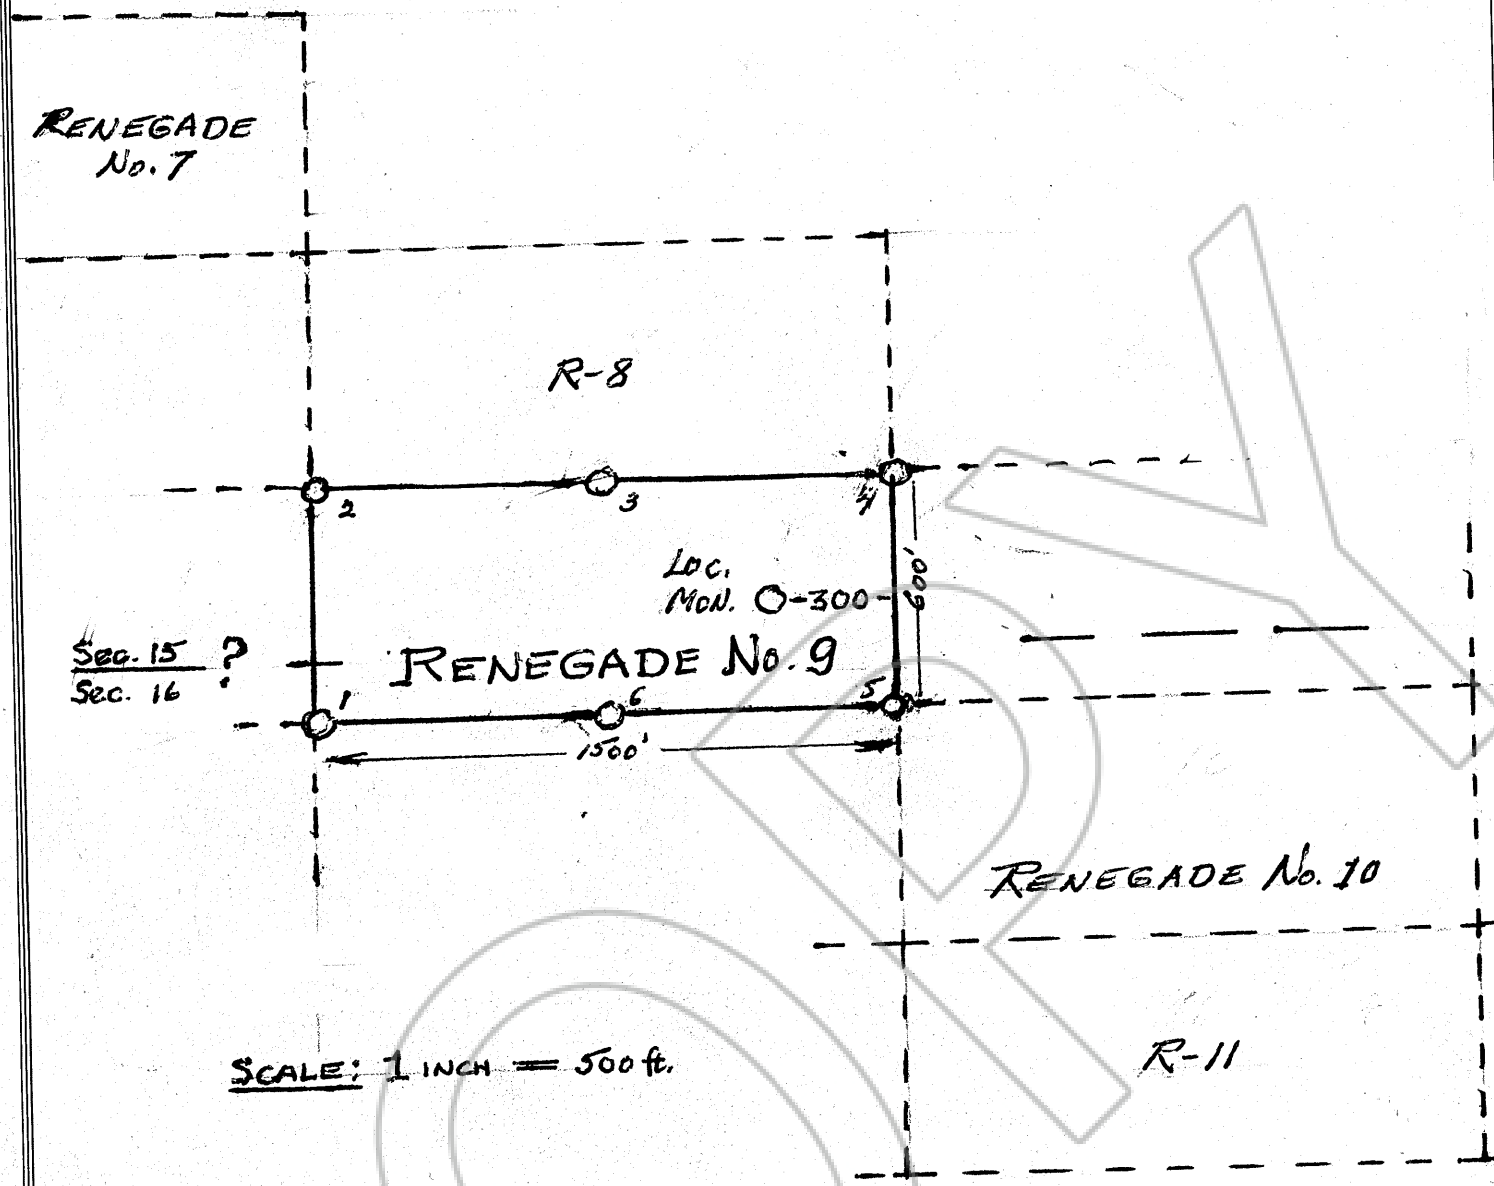


 TRUE  
NORTH

SCALE: 1 INCH = 500 ft.

Describe here the position of the Claim Location Monument, if one is used.

Map of the RENEGADE (No. 9) Mining Claim Group,  
 in Section 15, 16 Township, 24 N Range 52 E,  
 in the ALPHA Mining District,  
EUREKA County, Nevada.

Located on the 7<sup>th</sup> day of August, 1978, by

BLACK ROCK MINING Co.

Locator name and address (please print)

by Wm Vanderley  
P.O. Box 197  
EUREKA, NEV. 89316

RECORDER'S STAMP

Filed  
 RECORDED AT THE REQUEST OF  
William Vanderley  
 on October 25, 1978  
 at 10 mins. past 1 P. M.  
~~XXXXXXXXXXXX~~ OFFICIAL  
~~RECORDS~~ RECORDS  
 OF EUREKA COUNTY, NEVADA  
 WILL A. DePAOLI  
66627  
 File No. 66627 Fee \$ 15.00