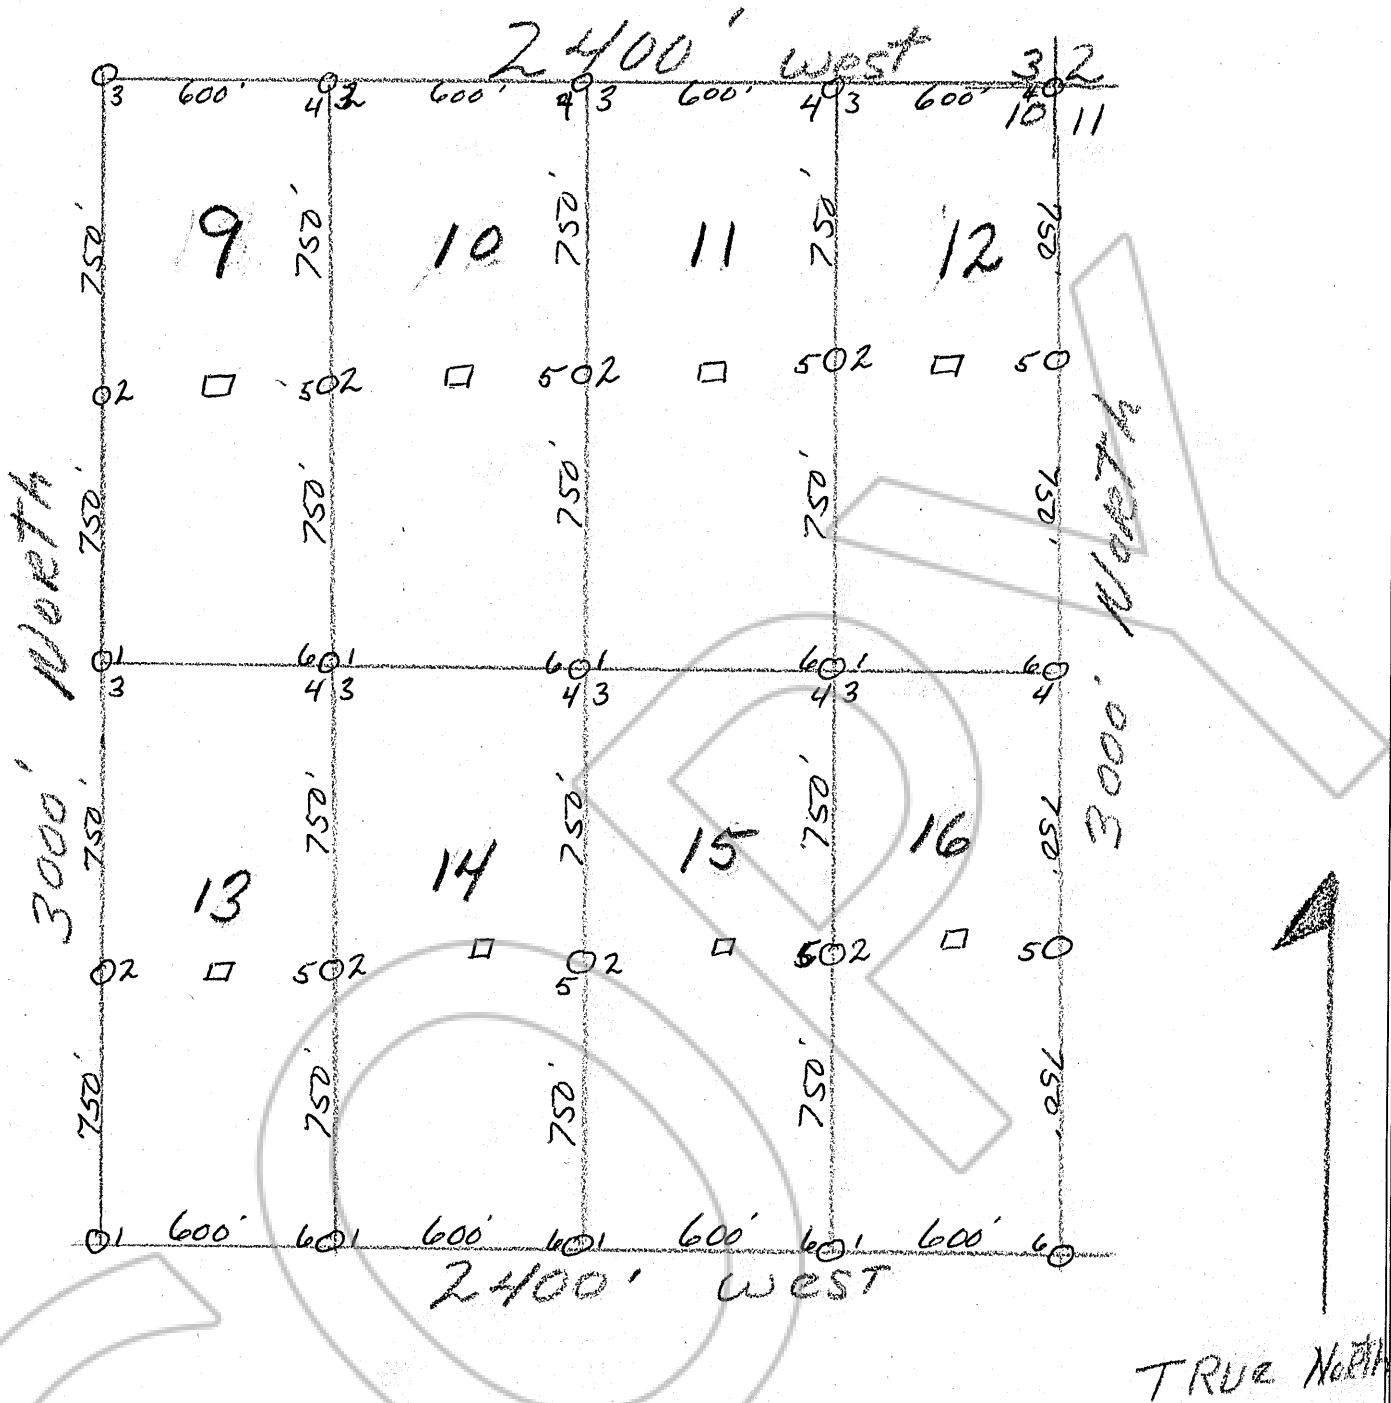

T 30N R. 50E

Describe here the position of the Claim Location Monument, if one is used.

Map of the Lucky JACK Mining Claim Group,  
 in Section 10 Township, 30N Range 50E,  
 in the \_\_\_\_\_ Mining District,  
EUREKA County, Nevada.

Located on the 9<sup>th</sup> day of June, 1979, by  
FREEMAN E. Churchfield  
 Locator name and address (please print)  
FREEMAN E. Churchfield  
JANE Churchfield  
Pleasant Valley, Eiko, Nev.

RECORDER'S STAMP

Filed  
~~RECORDED~~ AT THE REQUEST OF  
FREEMAN Churchfield  
 on June 20, 1979  
 at 55 mins. past 9 A. M.  
 in ~~XXXXXXX OF RECORDS~~  
~~RECORDED~~ RECORDS  
 OF EUREKA COUNTY, NEVADA  
 WILL A. DePAOLI  
 Recorder  
 File No. 68544 Fee \$ 120.00