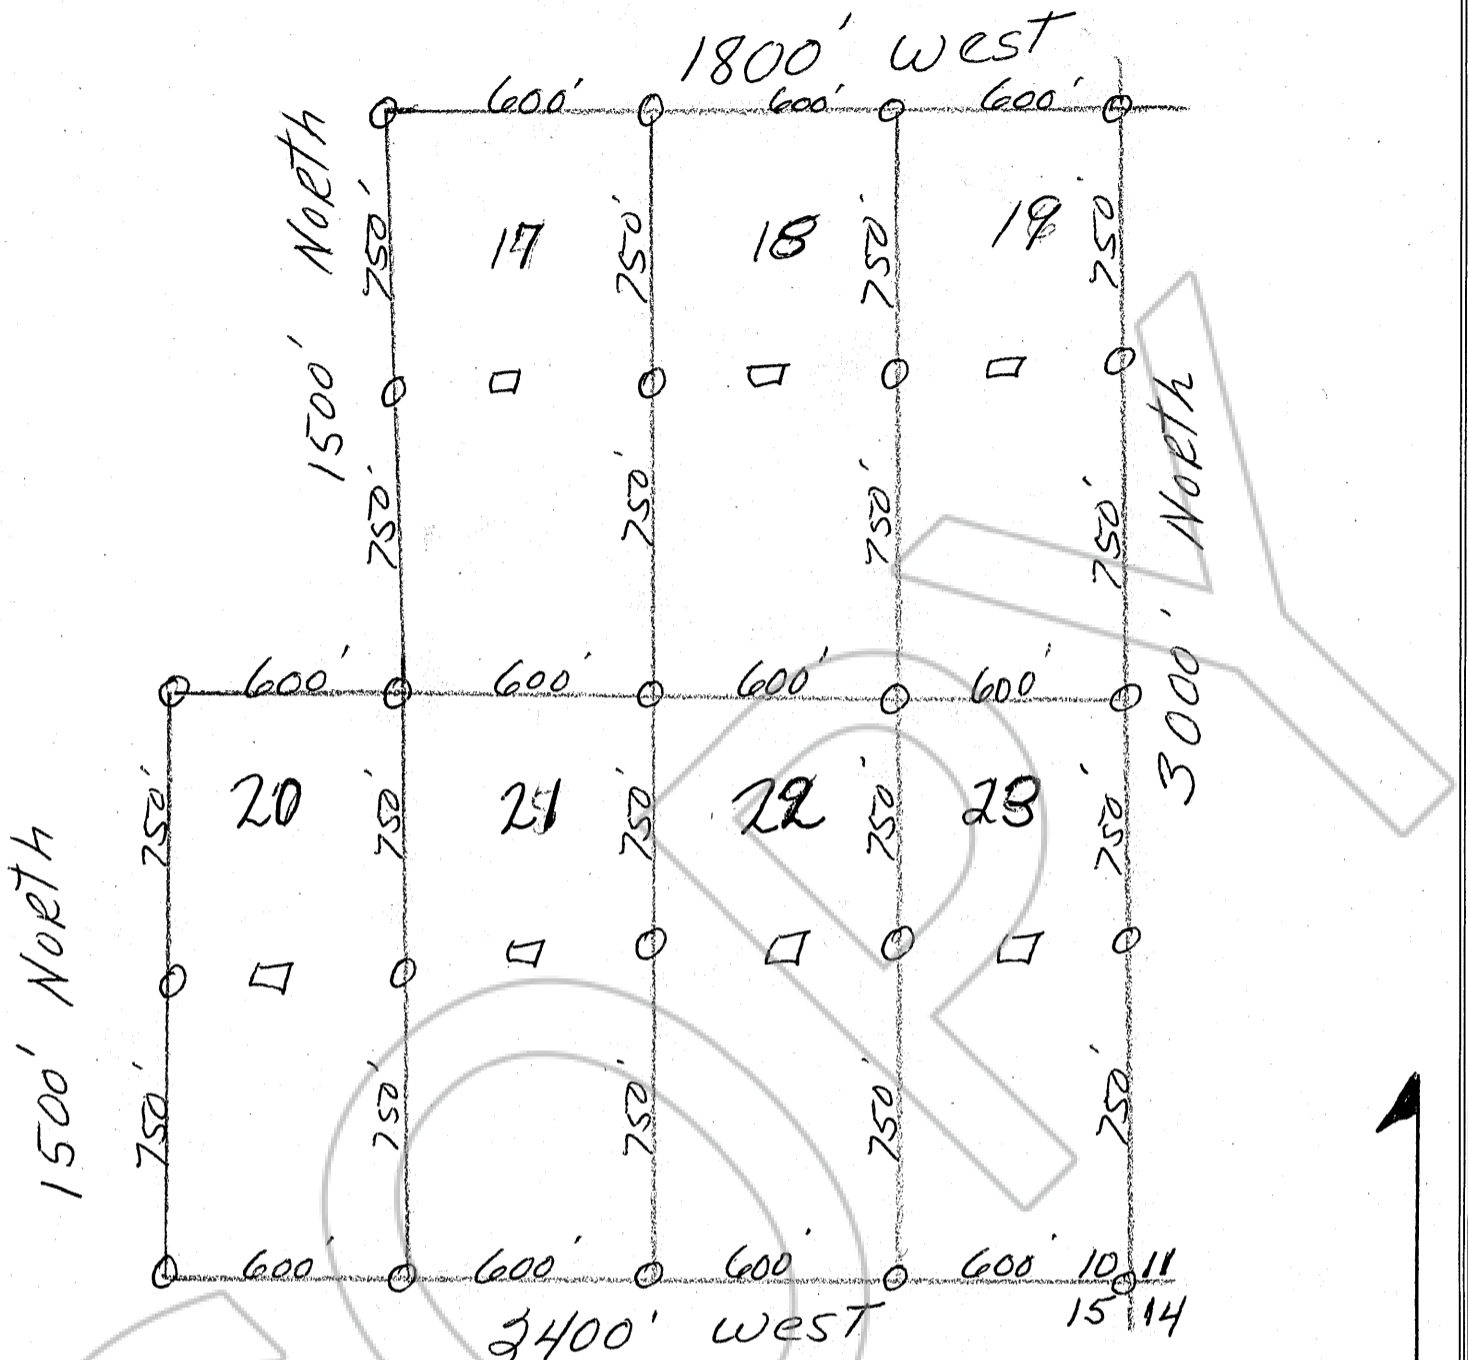

T 30N R. 50E

True North

Describe here the position of the Claim Location Monument, if one is used.

Map of the Lucky Jack Mining Claim Group,
 in Section 10 Township 30N Range 50E,
 in the _____ Mining District,
Eureka County, Nevada.

Located on the 9th day of June, 1979, by
Freeman E. Churchfield
 Locator name and address (please print)
Freeman E. Churchfield
JANE Churchfield
Pleasant Valley, Elko, Nev.

RECORDER'S STAMP

Filed
~~RECORDED~~ AT THE REQUEST OF
Freeman Churchfield
 on June 20, 1979
 at 55 mins. past 9 A. M.
 RECORDS
 OF EUREKA COUNTY, NEVADA
 WILL A. DoPAOLI
 Recorder
 File No. 68552 Fee \$ 105.00