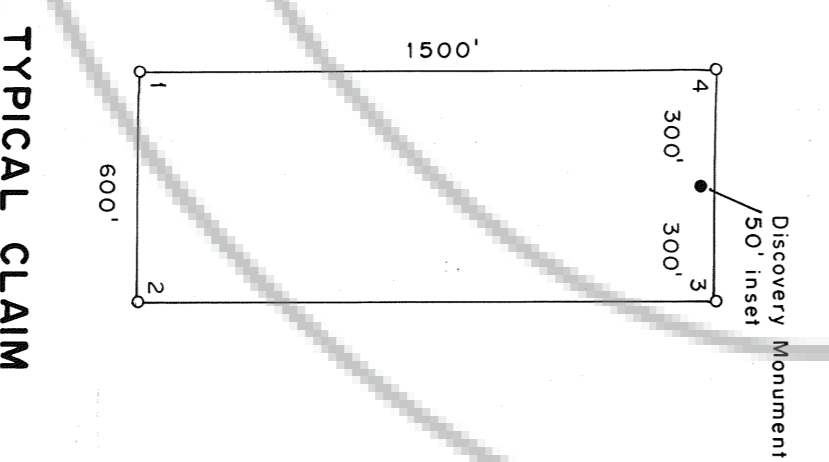

- EXPLANATION**
1. All claims are 600' wide and 1500' long with the Discovery Monuments being 50' from the end lines.
 2. • Corner posts
• Discovery Monuments
◊ Found Section Corner
 3. The location dates were October 10 to October 14, 1994. Monumentation was completed on October 14, 1994.
 4. There are a total of 25 claims.

MAP SHOWING
DYN LODGE CLAIMS
NO. 1 - 25
SEC. 30, 31; T. 28N., R. 53 E.
SEC. 6, T. 27N., R. 53 E.
ELKO-EUREKA CO. NEVADA
NEW DYNASTY MINES (U.S.) INC.
Suite 440-800 W. Pender Vancouver, B. C. V6C 2V6
SCALE 1" = 500' BASE PLATE MAP FILE NO.

FILED AT THE REQUEST OF *Elko Dynasty Mines*
on *28 Nov. 1994* at *Las Vegas, NV* COUNTY CLERK
RECORDS OF ELKO COUNTY, NEVADA MIN. & REBAL. RECORDS
FILE NO. *155922* 188 & *20-0*